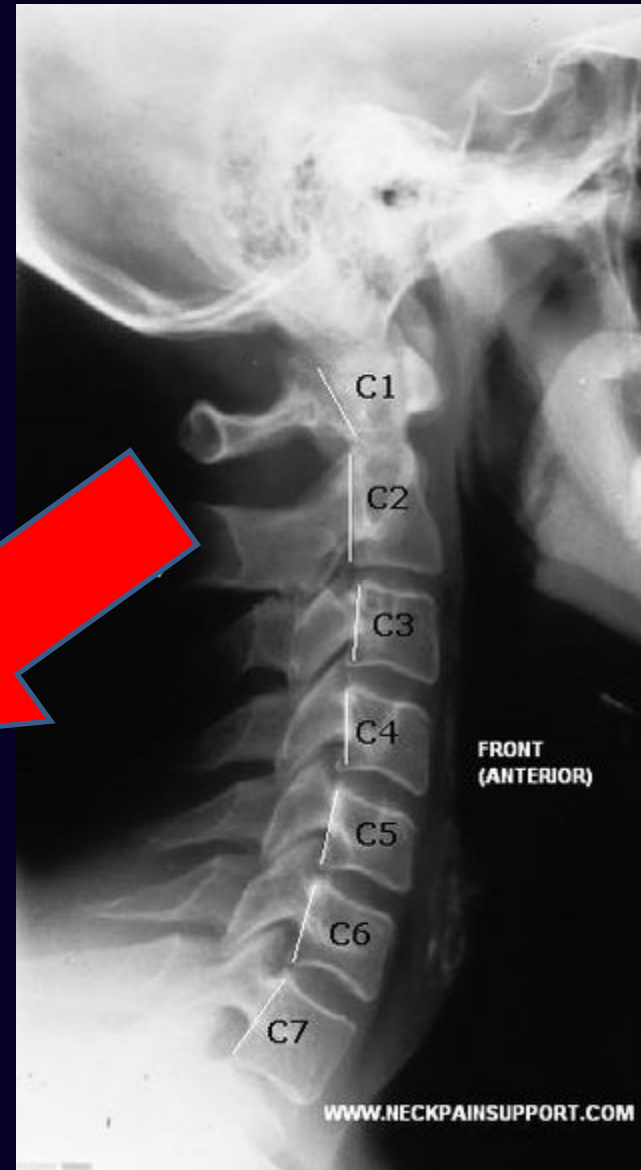

Mt. Shasta
Activated Crystal

VRIL Generator

CRYSTAL *in the* Back of the Neck

*Activation of the
Immortal Current*

The deeper and stronger the vibration of the crystal in the back of the neck ...allows the VRIL Astral Practitioner to enter deeper into the frequencies target areas and see more clearly the content of the area.

CRYSTAL *in the* Back of the Neck

*Activation of the
Immortal Current*

CRYSTAL *in the* Back of the Neck

*Activation of the
Immortal Current*

CRYSTAL *in the* Back of the Neck

*Activation of the
Immortal Current*