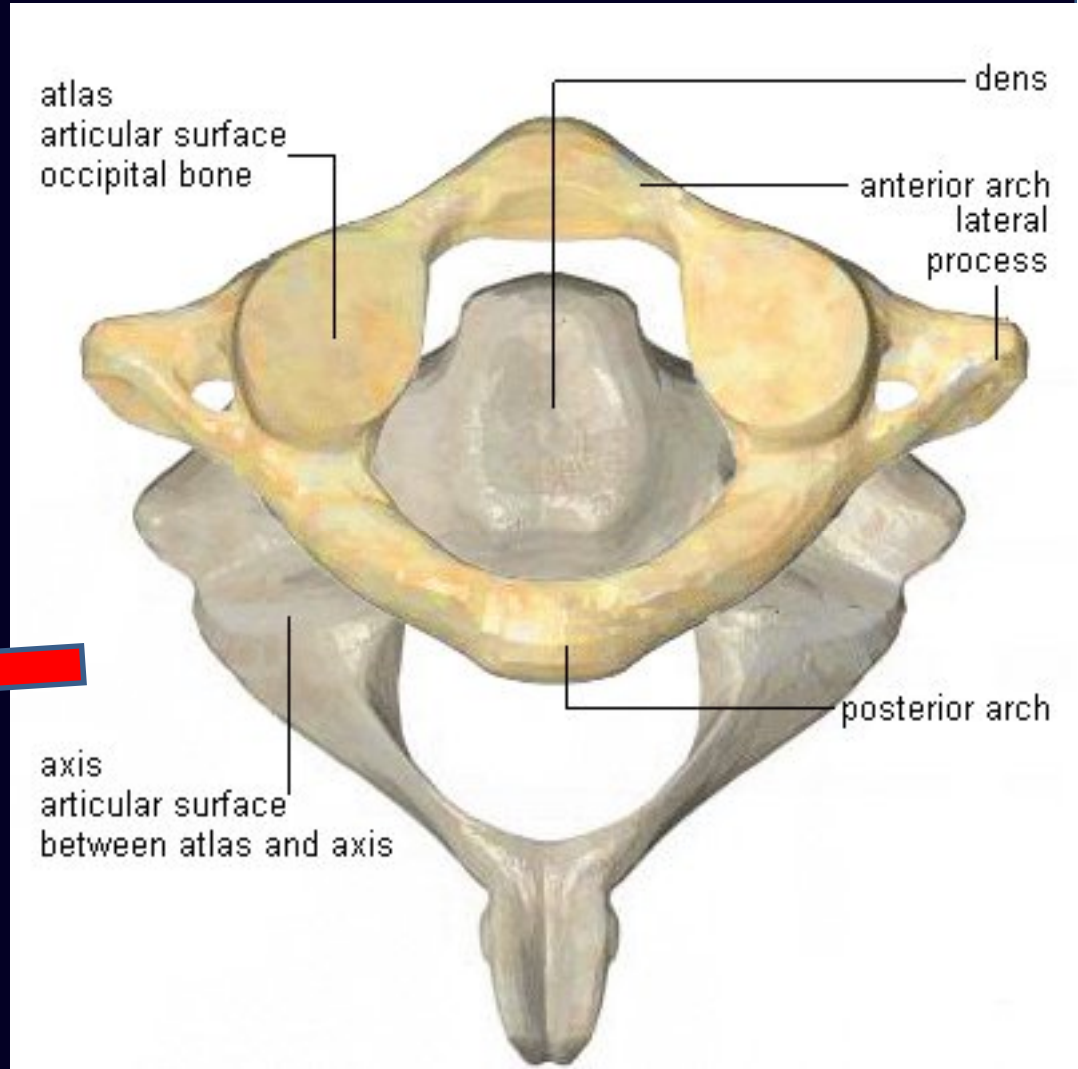

Mt. Shasta
Activated Crystal

VRIL Generator

CRYSTAL *in the* Back of the Neck

*Activation of the
Immortal Current*

The deeper and stronger the vibration of the crystal in the back of the neck ...allows the VRIL Astral Practitioner to enter deeper into the frequencies target areas and see more clearly the content of the area.

CRYSTAL *in the* Back of the Neck

*Activation of the
Immortal Current*

CRYSTAL *in the* Back of the Neck

*Activation of the
Immortal Current*

CRYSTAL *in the* Back of the Neck

*Activation of the
Immortal Current*